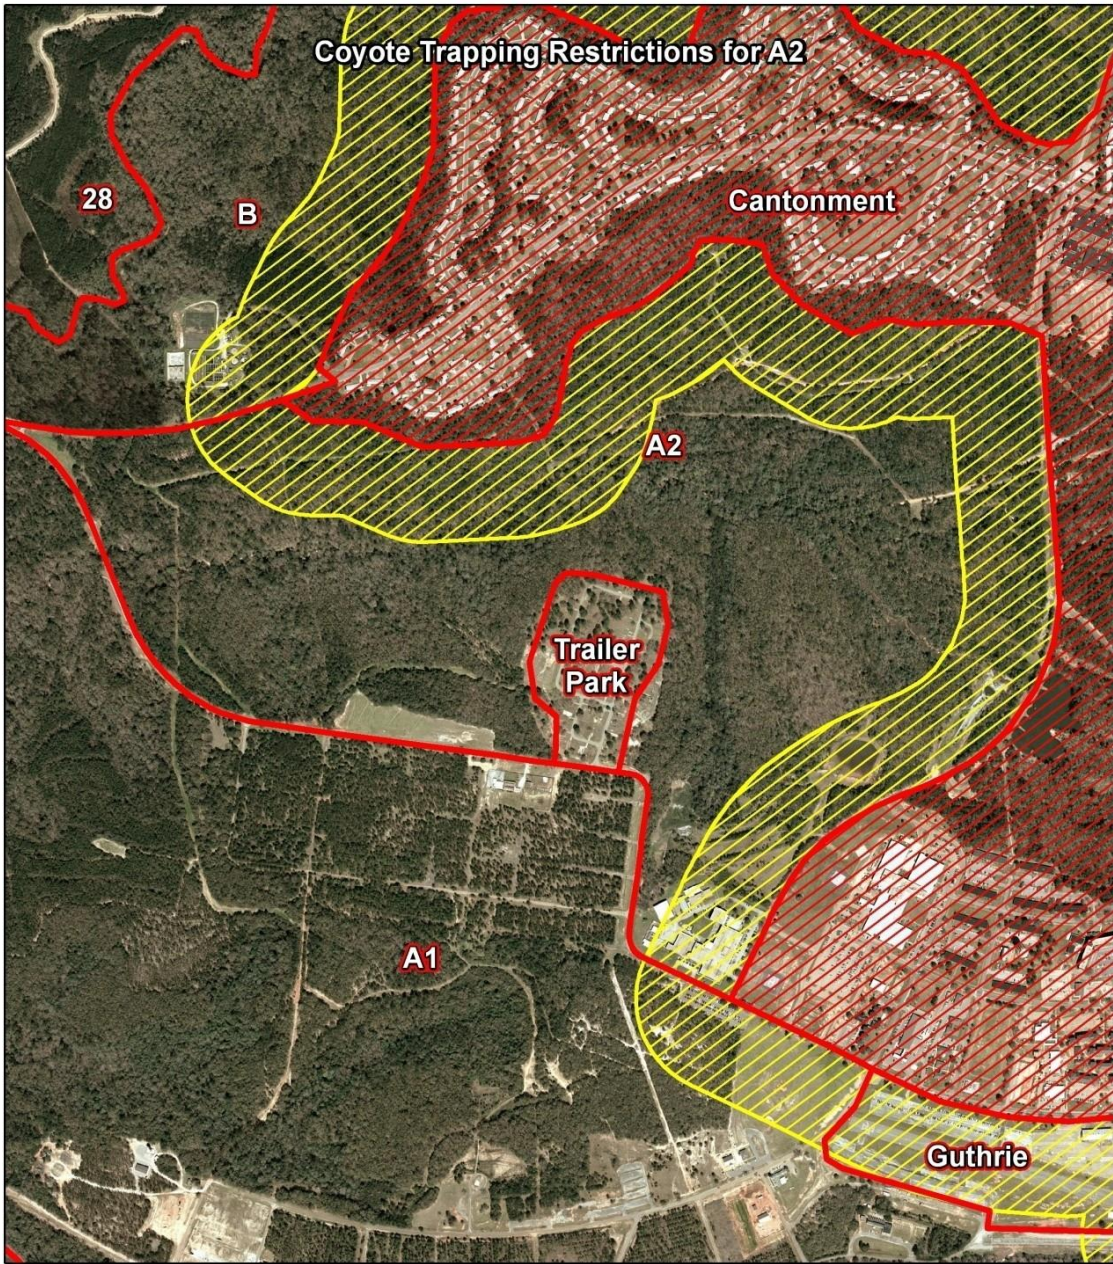

4-6. MAPS OF TRAINING AREAS SURROUNDING THE CANTONMENT AREA DEPICTING PARKING, TRANSIT, AND TRAPPING RESTRICTIONS.

200 Yard Buffer
No trapping within this area.

Off limits to trapping, trapper parking,
and trapper transit to and from traps.

Fort Rucker Reg 215-1 • 30 August 2016

200 Yard Buffer
No trapping within this area.

Off limits to trapping, trapper parking,
and trapper transit to and from traps.

Fort Rucker Reg 215-1 • 30 August 2016

200 Yard Buffer
No trapping within this area.

Off limits to trapping, trapper parking,
and trapper transit to and from traps.

Fort Rucker Reg 215-1 • 30 August 2016