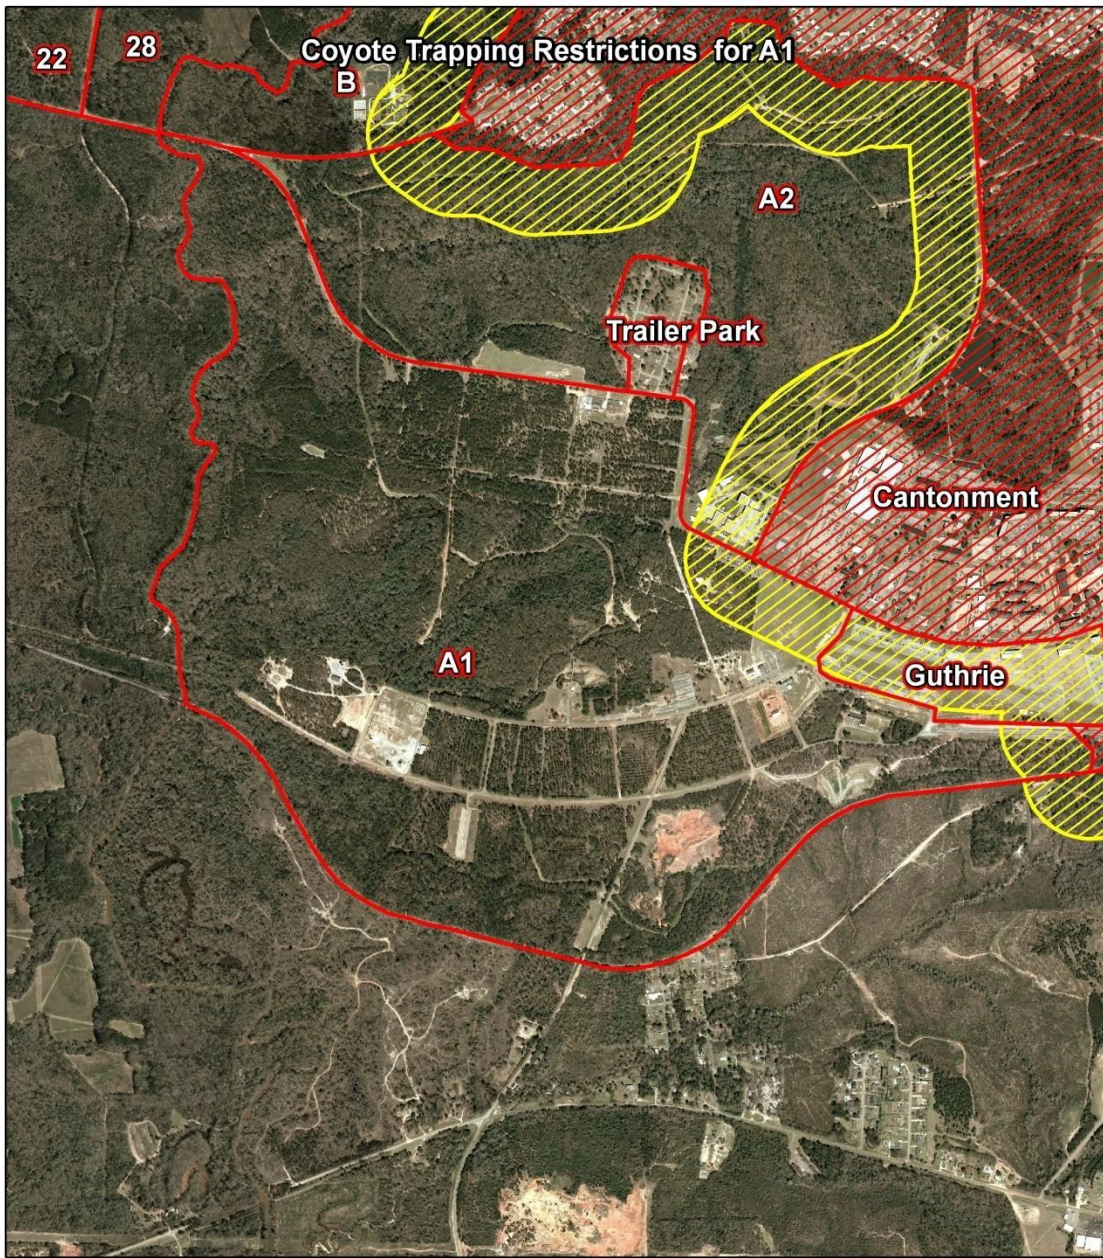

4-6. MAPS OF TRAINING AREAS SURROUNDING THE CANTONMENT AREA DEPICTING PARKING, TRANSIT, AND TRAPPING RESTRICTIONS.

200 Yard Buffer
No trapping within this area.

Off limits to trapping, trapper parking,
and trapper transit to and from traps.

Fort Rucker Reg 215-1 • 30 August 2016

200 Yard Buffer
No trapping within this area.

Off limits to trapping, trapper parking,
and trapper transit to and from traps.

Fort Rucker Reg 215-1 • 30 August 2016

200 Yard Buffer
No trapping within this area.

Off limits to trapping, trapper parking,
and trapper transit to and from traps.

Fort Rucker Reg 215-1 • 30 August 2016