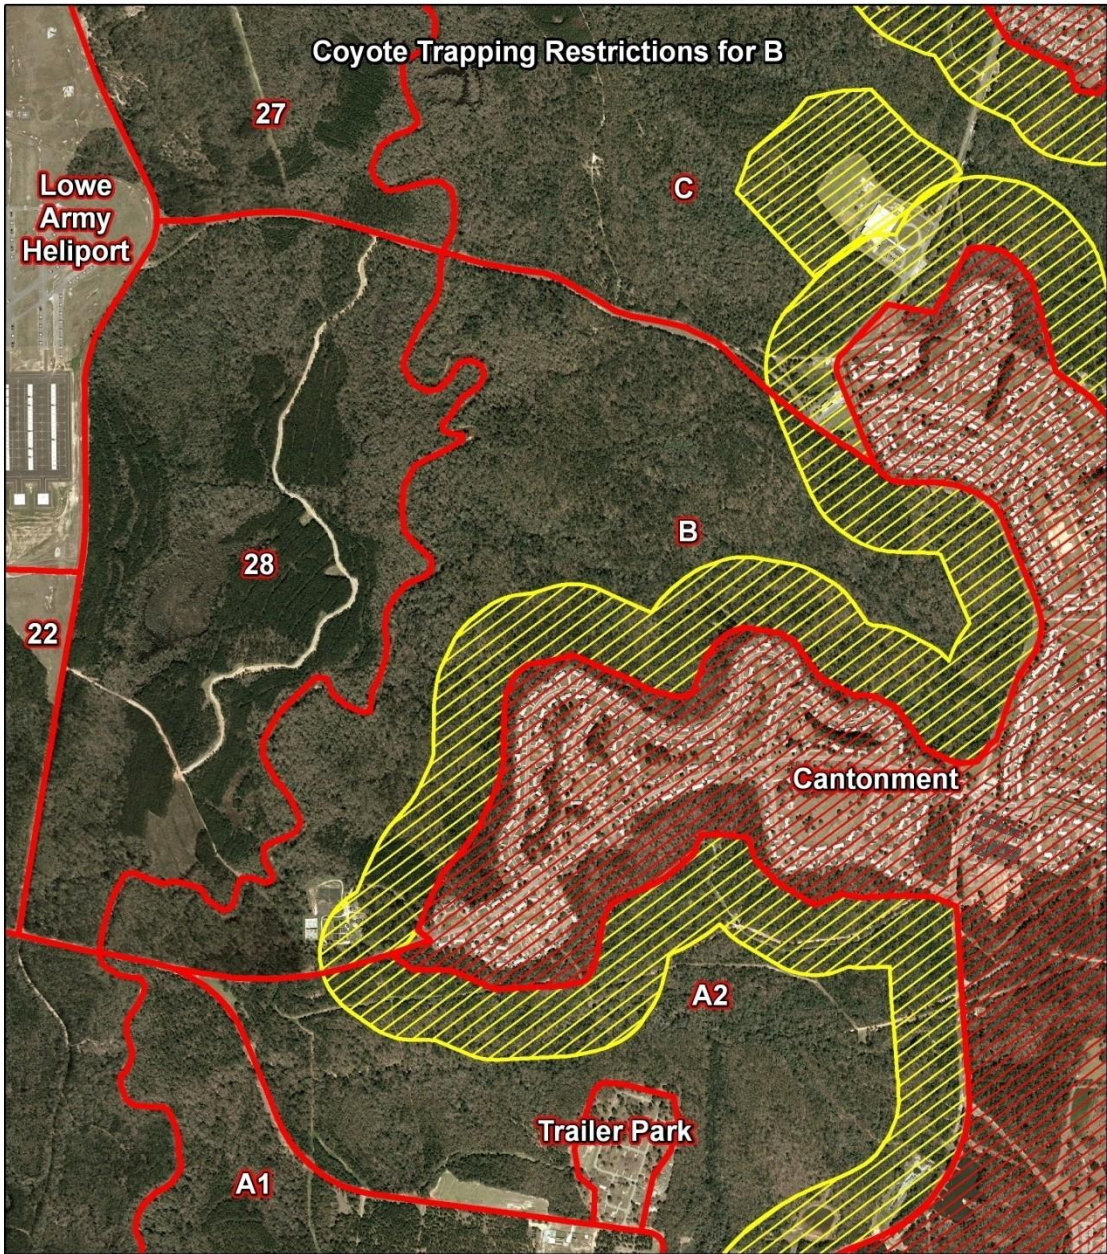

4-6. MAPS OF TRAINING AREAS SURROUNDING THE CANTONMENT AREA DEPICTING PARKING, TRANSIT, AND TRAPPING RESTRICTIONS.

200 Yard Buffer
No trapping within this area.

Off limits to trapping, trapper parking,
and trapper transit to and from traps.

Fort Rucker Reg 215-1 • 30 August 2016

200 Yard Buffer
No trapping within this area.

Off limits to trapping, trapper parking,
and trapper transit to and from traps.

Fort Rucker Reg 215-1 • 30 August 2016

200 Yard Buffer
No trapping within this area.

Off limits to trapping, trapper parking,
and trapper transit to and from traps.

Fort Rucker Reg 215-1 • 30 August 2016